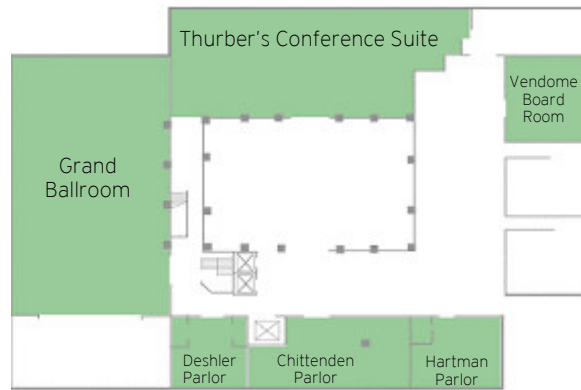

THE WESTIN COLUMBUS

Meeting Space At-a-Glance 12,004 square feet

Lobby Level

Ballroom Promenade Second Floor

Meeting Room	Square Feet	Rounds	Classroom	Theatre	Conference	U-Shaped	Hollow Square	Reception
Neil House Parlor	1652	90	75	125	20	20	30	120
Park Parlor	1152	60	40	80	20	20	20	100
Seneca Room	1250	120	96	195	60	50	50	195
Grand Ballroom	4200	300	275	450	80	115	120	400
Chittenden Parlor	555	60	42	60	30	28	30	50
Deshler Parlor	397	30	15	25	16	16	16	30
Hartman Parlor	335	32	20	30	18	16	18	45
Vendome Boardroom	378				16			
Thurber Conference	960	80	65	100	30	30	30	100
Great Southern Gallery	1,200	70	35	60	20	15	20	90